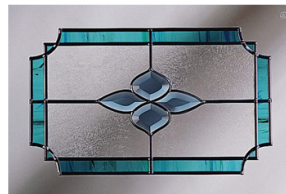

Bevelled Multi Coloured

RBF 40
342 x 313

RBF 41
390 x 300

RBF 42
330 x 275

RBF 43
321 x 244

RBF 44
262 x 232

RBF 45
312 x 282

RBF 46
346 x 282

RBF 47
280 x 225

RBF 48
386 x 285

RBF 49
342 x 313

RBF 50
360 x 245

RBF 51
246 x 282

RBF 52
185 x 185

RBF 53
321 x 244

RBF 54
246 x 167

RBF 55
242 x 210

RBF 56
280 x 225

All sizes shown are the minimum glass size required, width (mm) x height (mm)

*Colours of lead in these pages are for illustration purposes only, colour of lead must be specified when placing order.
Small bubbles and imperfections are deemed acceptable due to the manufacturing process.
Colours may vary slightly to those illustrated and should only be used as a guide.*